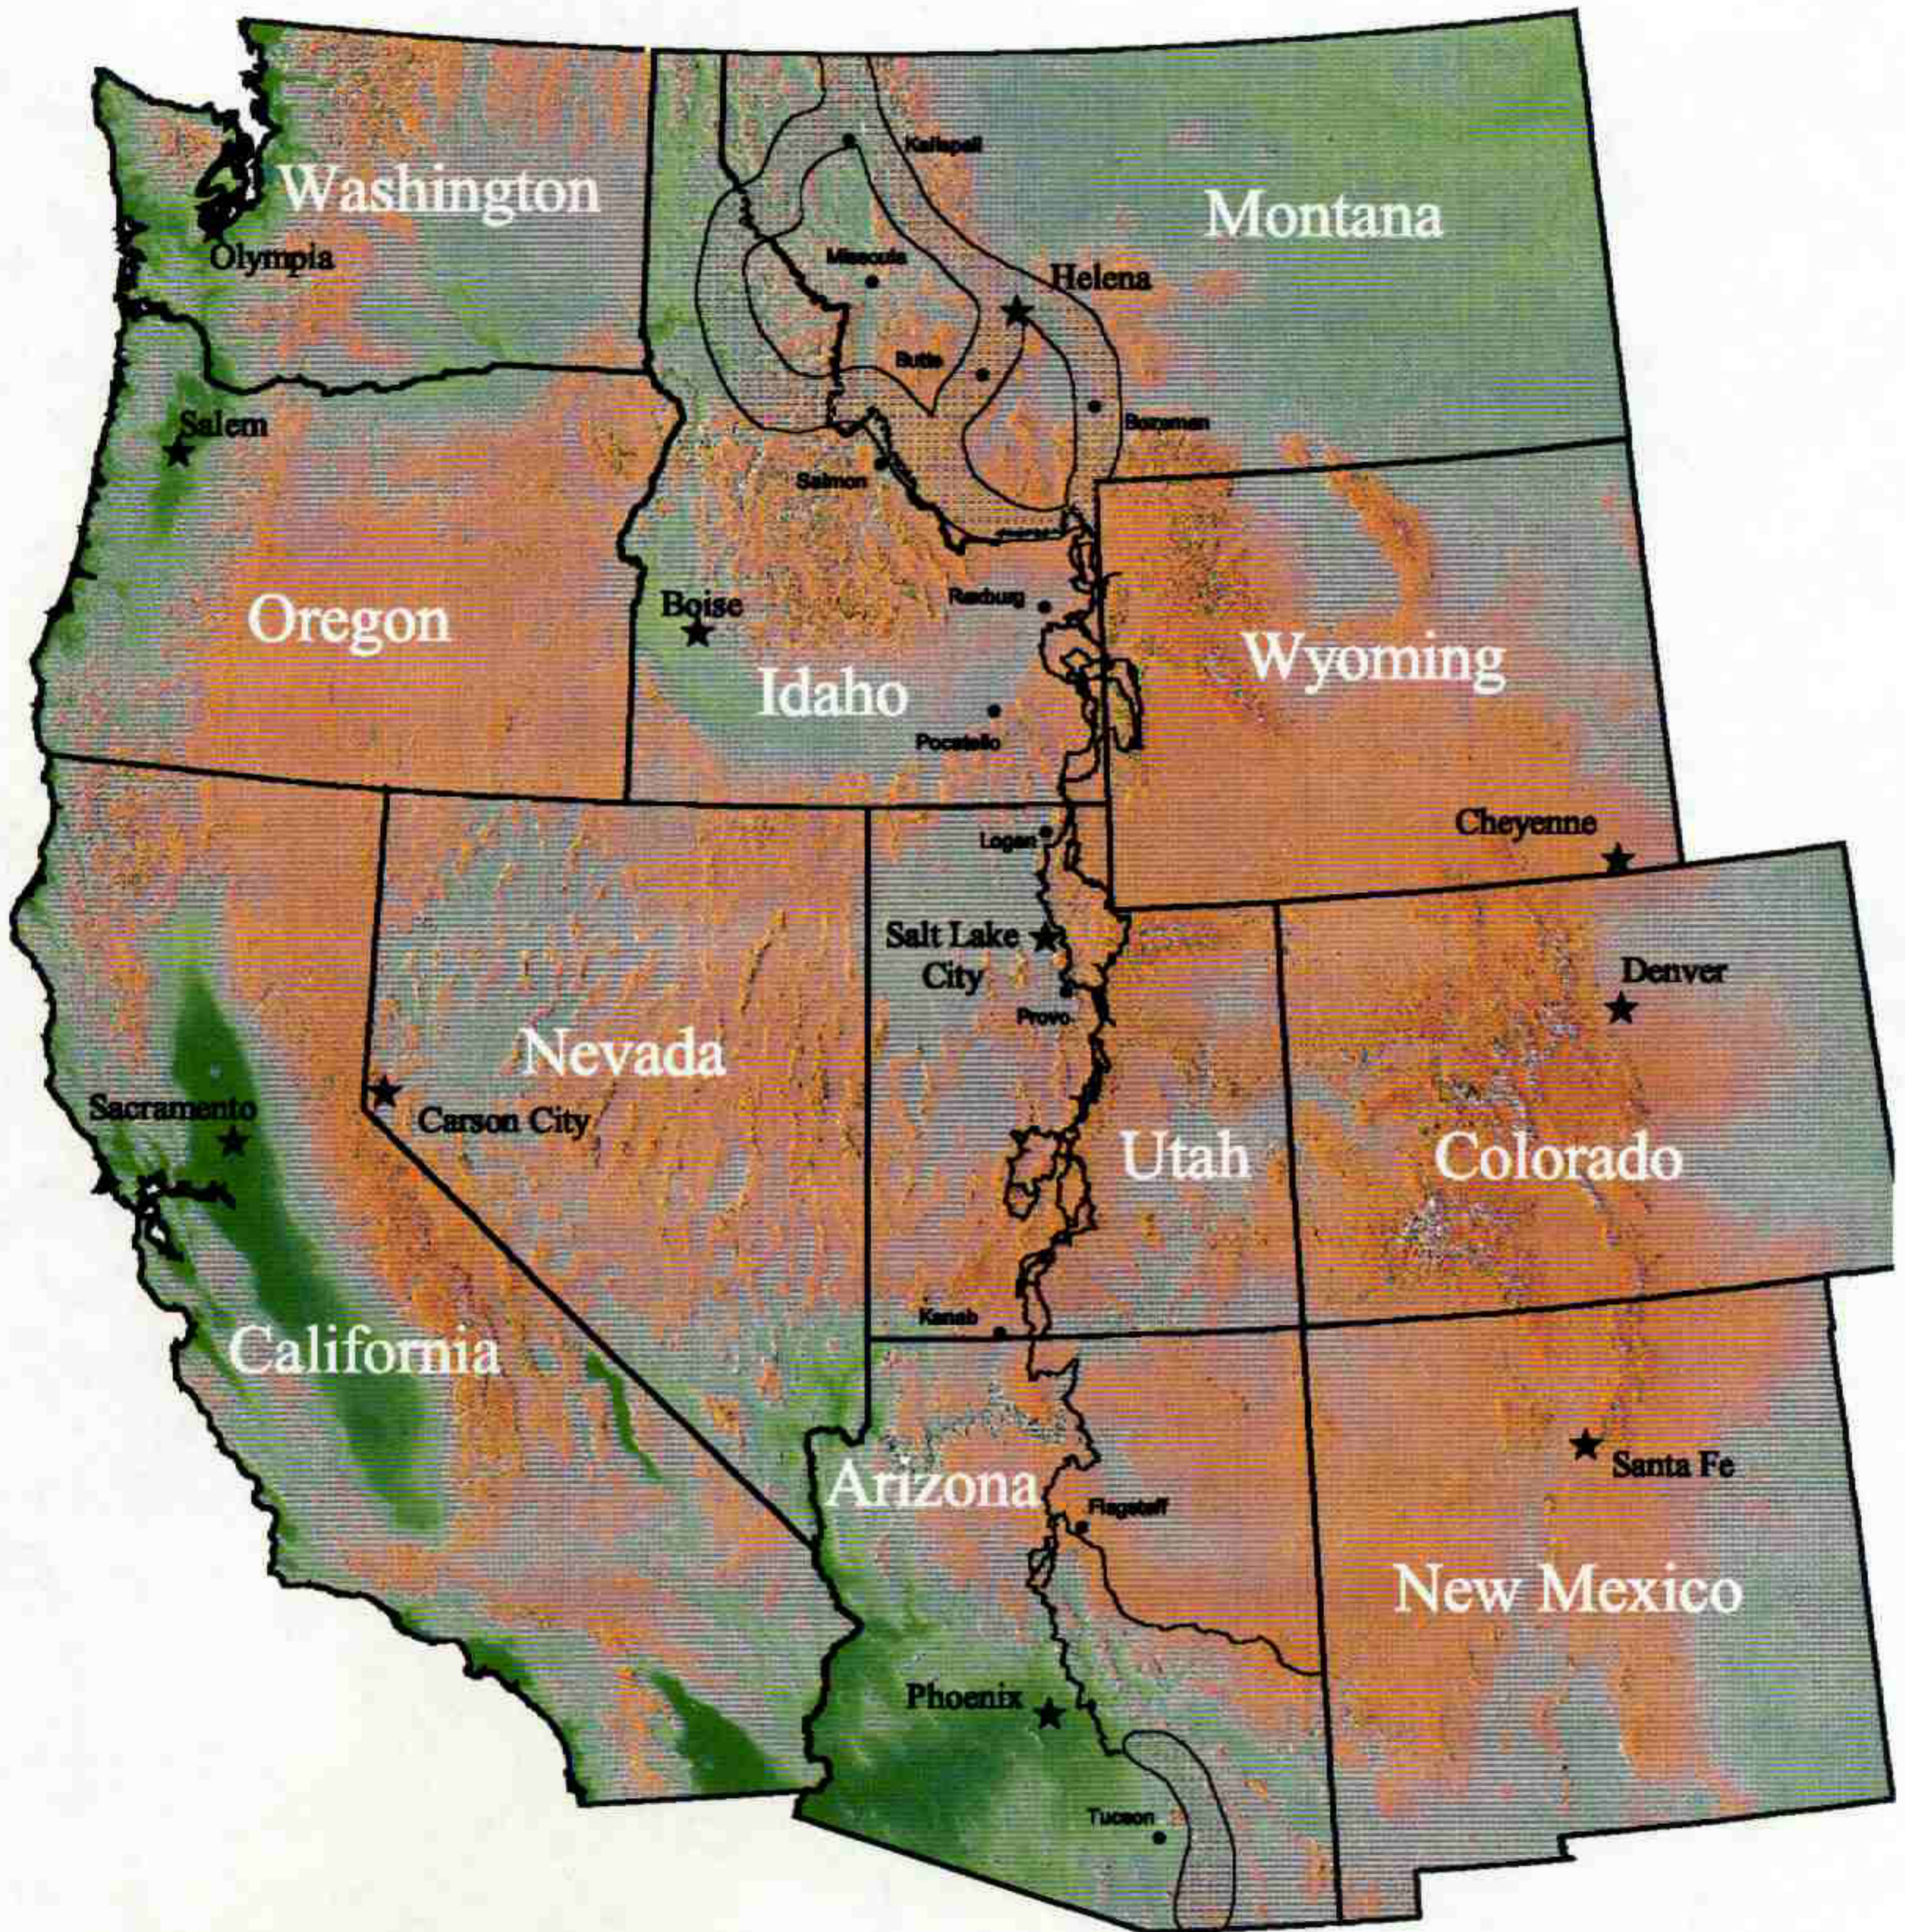

Map 1

Location of the Proposed Great Western Trail

Legend

- Proposed Trail
- ▨ Area of Consideration for Trail Location
- ★ State Capitals
- Cities

70 0 70 140 Miles

100 0 100 200 Kilometers