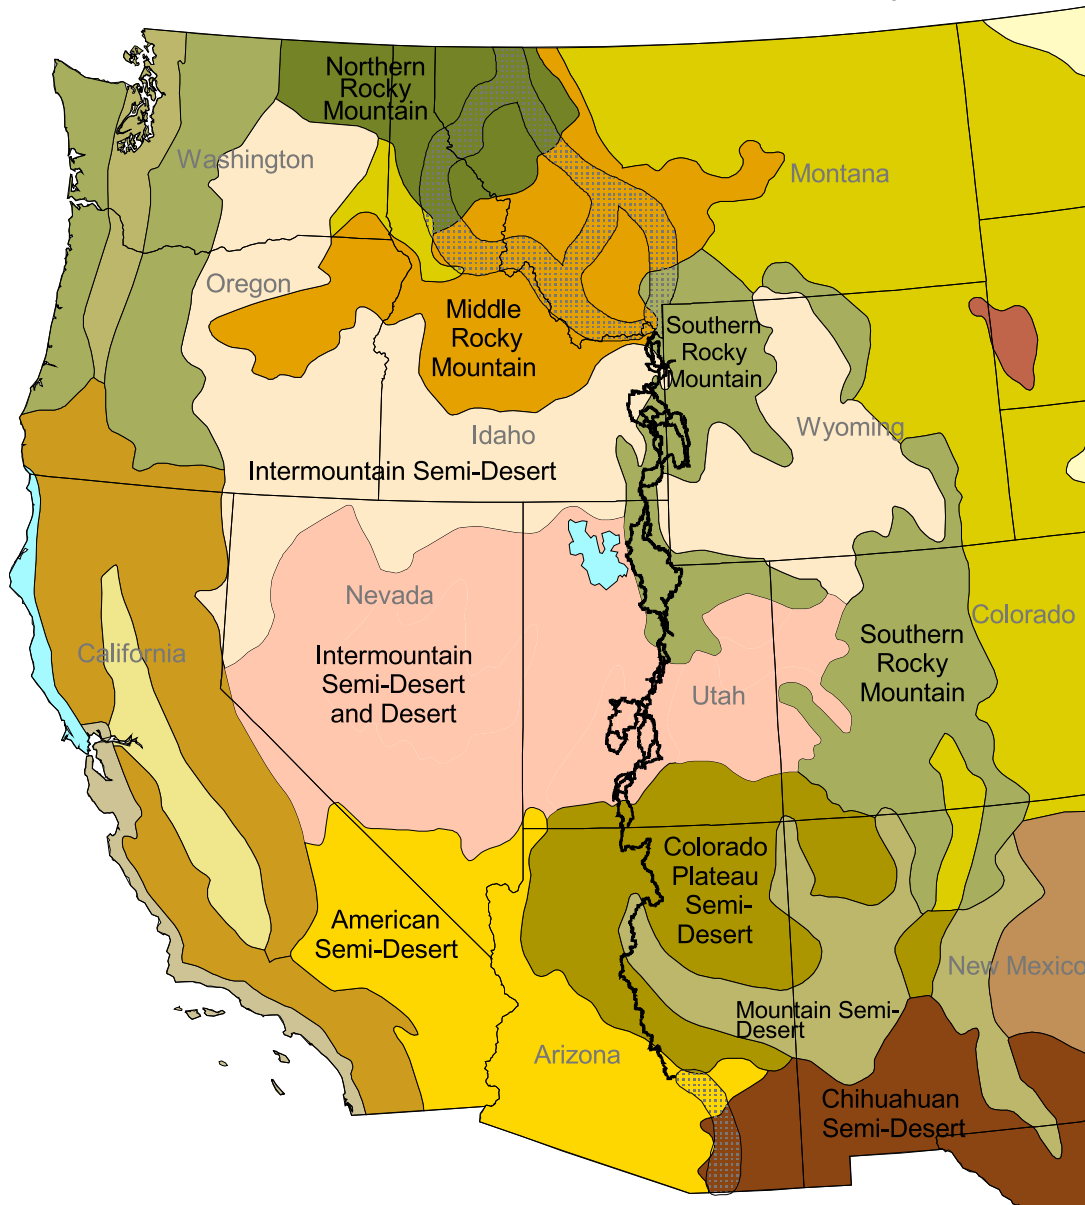

Map 11

Physiographic Regions in Great Western Trail Vicinity

50 0 50 100 150 200 Miles

100 0 100 200 300 Kilometers